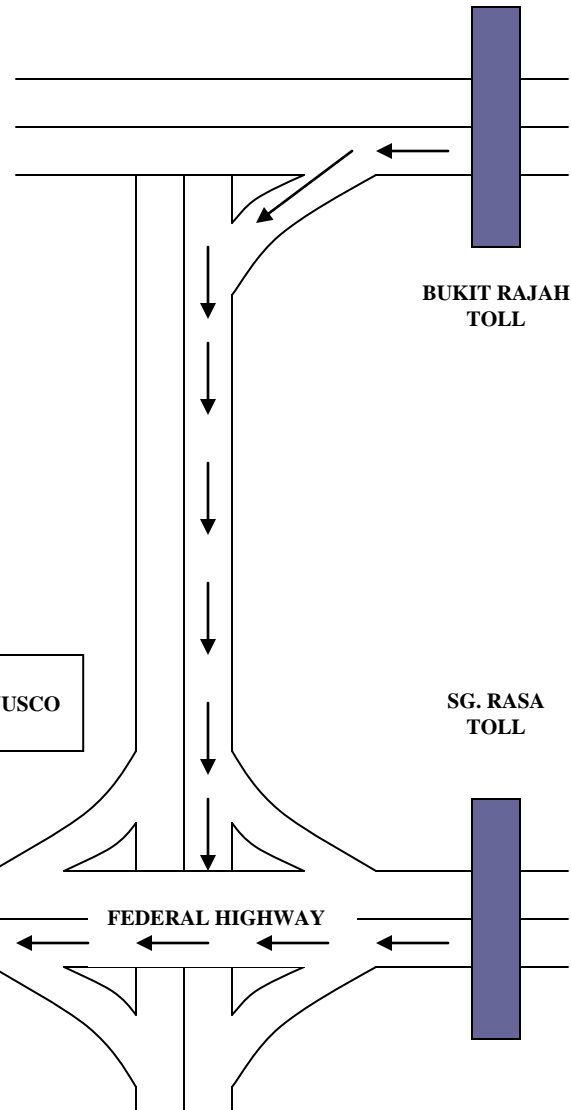

CRYSTAL CROWN HOTEL
HARBOUR VIEW, PORT KLANG.
217, Persiaran Raja Muda Musa,
42000, Pelabuhan Klang.
Tel : 03 - 3165 4422
Fax : 03 - 3165 8408

NEW FLYOVER

● TRAFFIC LIGHT

INDIAN TEMPLE

MPK

PLAZA METRO

TO MERU

PRESCOTT HOTEL

TAMAN BERKELEY

JUSCO

KLANG RIVER

BUS STATION

HOKKIEN ASSOCIATION

CENTRO