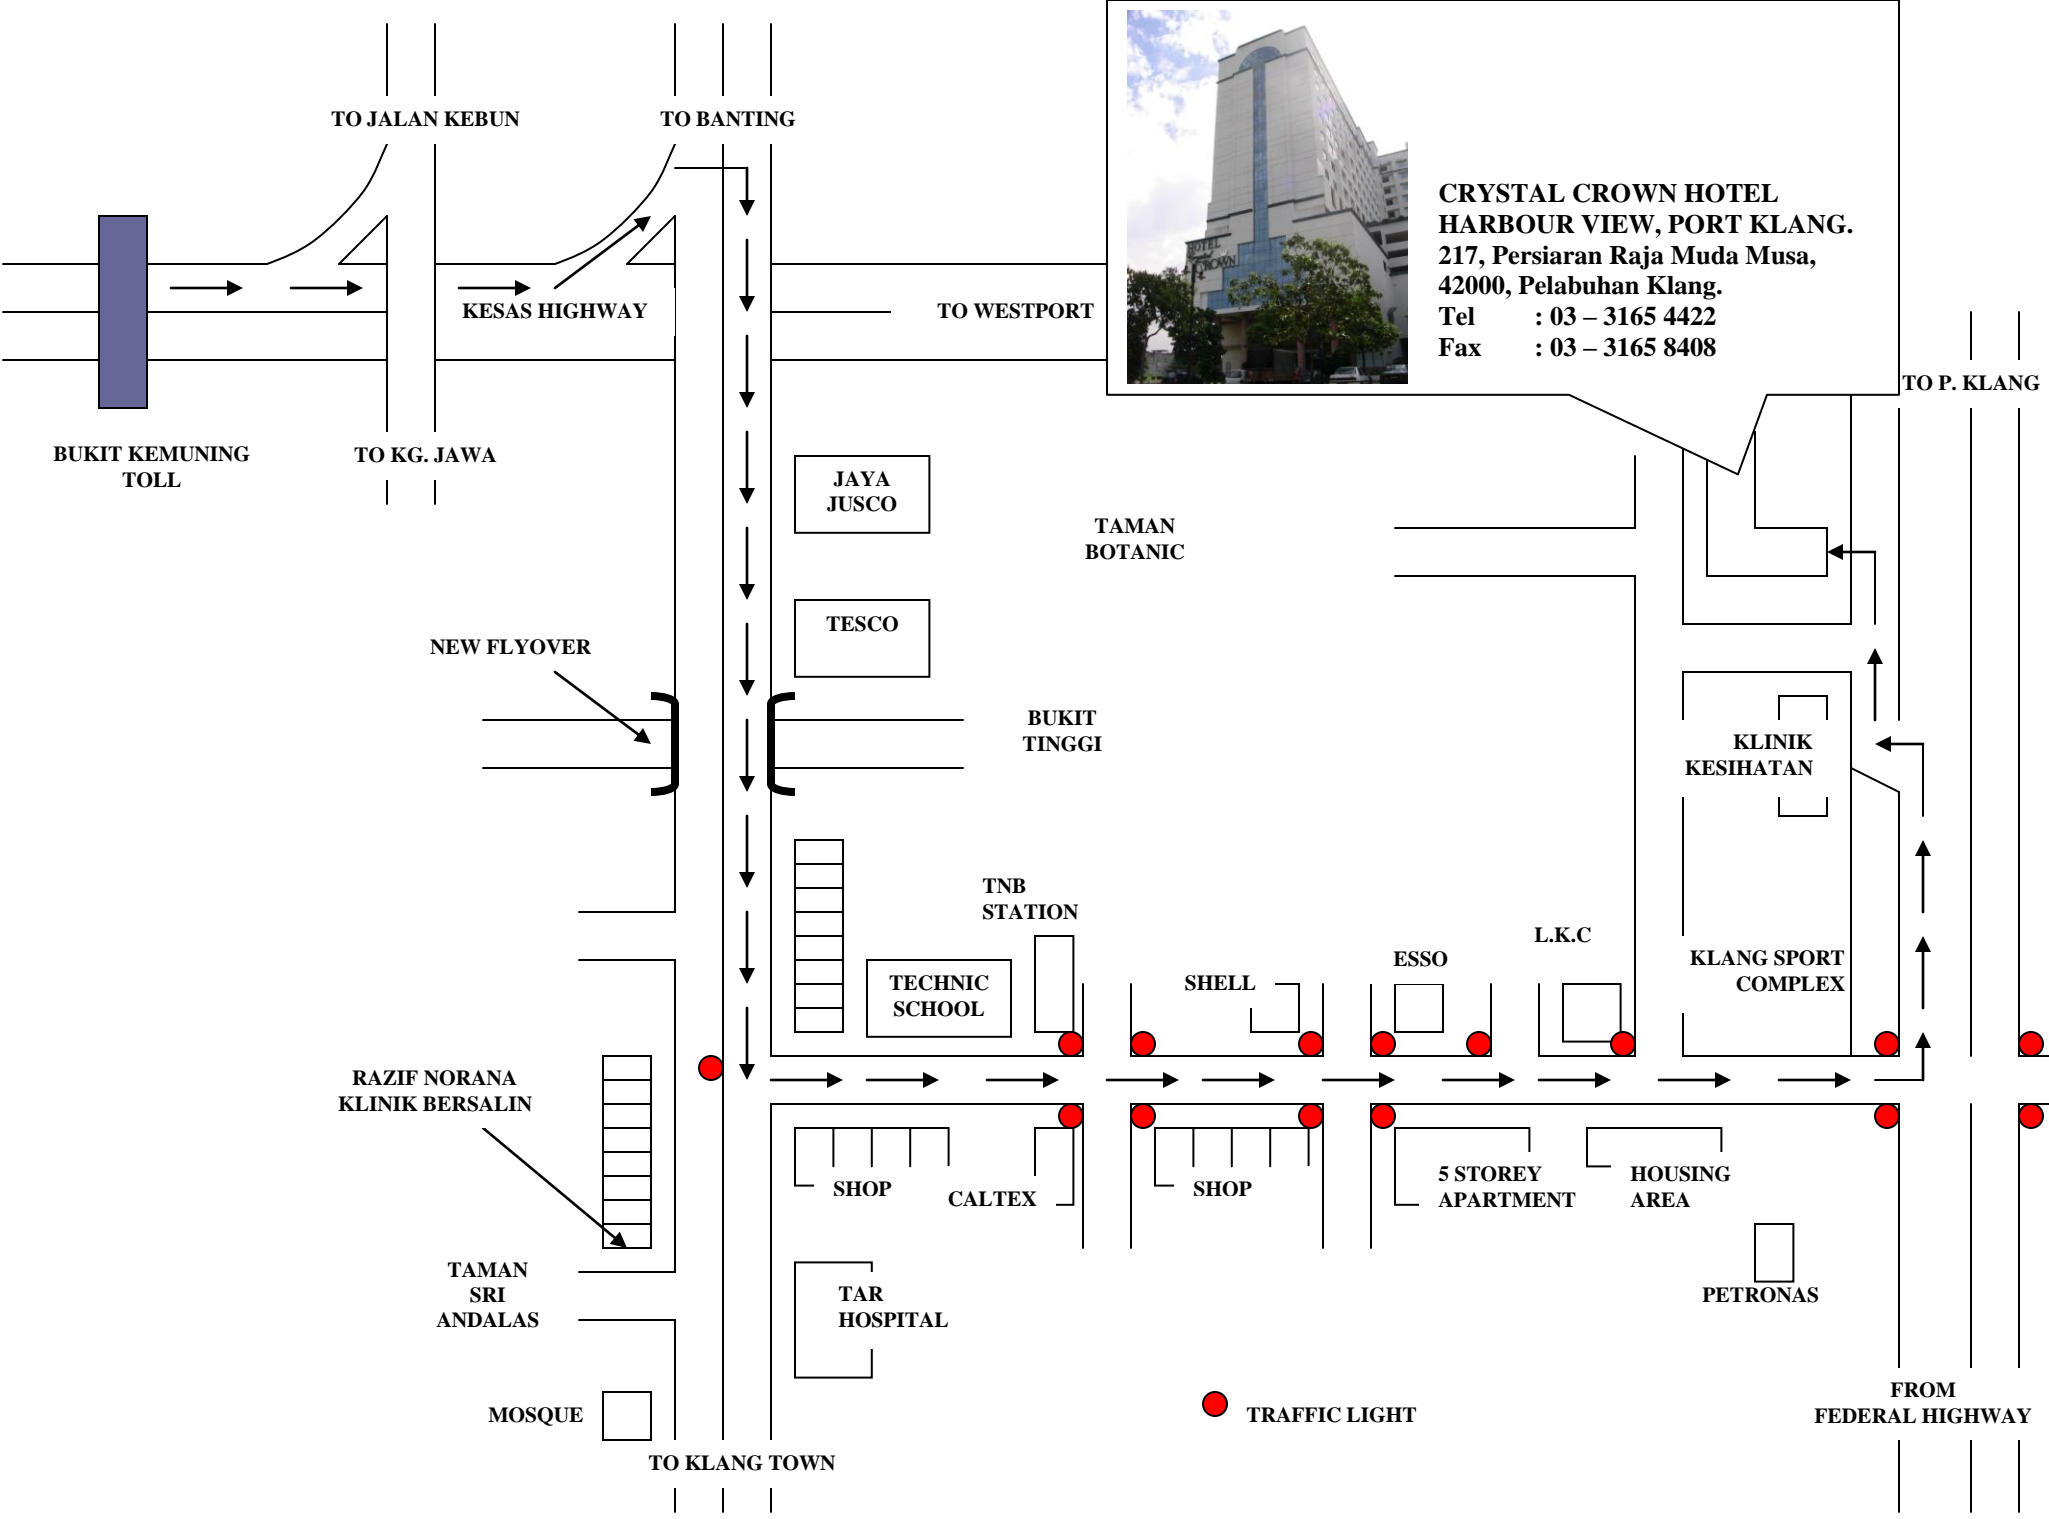

**CRYSTAL CROWN HOTEL
HARBOUR VIEW, PORT KLANG.**
217, Persiaran Raja Muda Musa,
42000, Pelabuhan Klang.
Tel : 03 - 3165 4422
Fax : 03 - 3165 8408

TO P. KLANG

FROM
FEDERAL HIGHWAY

● TRAFFIC LIGHT

TO KLANG TOWN

TAMAN
SRI
ANDALAS

RAZIF NORANA
KLINIK BERSALIN

NEW FLYOVER

BUKIT
TINGGI

TAMAN
BOTANIC

JAYA
JUSCO

TECHNIC
SCHOOL

TNB
STATION

SHELL

ESSO

L.K.C

KLINIK
KESIHATAN

KLANG SPORT
COMPLEX

SHOP

CALTEX

SHOP

5 STOREY
APARTMENT

HOUSING
AREA

PETRONAS

TAR
HOSPITAL

TO WESTPORT

TO JALAN KEBUN

TO BANTING

KESAS HIGHWAY

TO KG. JAWA

BUKIT KEMUNING
TOLL